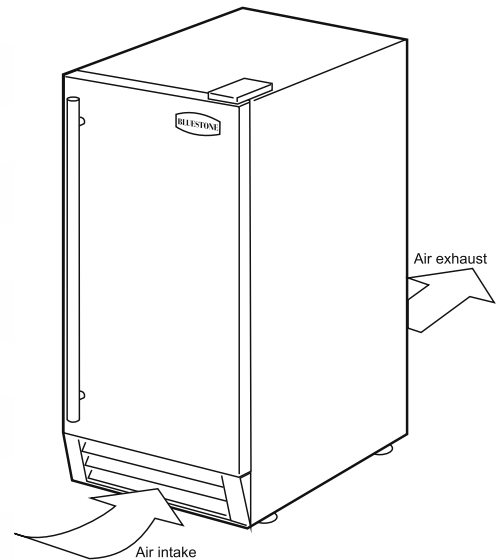

304 Stainless steel cabinet, door and handle.

The very finest stainless with higher tensile strength

Reversible door

For freestanding or enclosed application

Factory balanced refrigeration system

Thermostatically controlled temperature

Model **BROD44**

Solid Door Refrigerator for Outdoor Use

MODEL NUMBER	BROD44
Description	Outdoor Refrigerator
Electrical Power	115VAC ~ 60Hz
Capacity (Cu. Ft.)	2.89 Cu. Ft.
Unit Size (W x D x H)	14.63" x 24.38" x 33.5"
Amps	1.8A
Power consumption	120 Watts
Refrigerant	R134a
Unit Weight	76 lbs
Packed Weight	89 lbs
Packed Size (W x D x H)	16.3" x 26.2" x 35.4"
UPC Number	857244002006
20' Container	96 Units
40' Container	202 Units
40'HC Container	298 Units