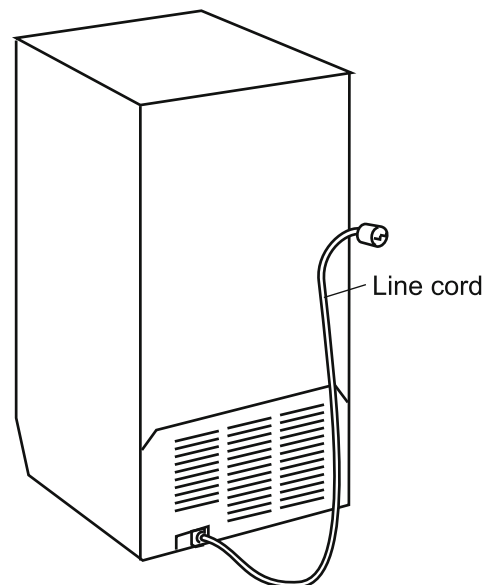

Model **BROD44**

Solid Door Refrigerator for Outdoor Use

MODEL NUMBER	BROD44
Description	Outdoor Refrigerator
Electrical Power	115VAC ~ 60Hz
Capacity (Cu. Ft.)	2.89 Cu. Ft.
Unit Size (W x D x H)	14.63" x 24.38" x 33.5"
Amps	1.8A
Power consumption	120 Watts
Refrigerant	R134a
Unit Weight	76 lbs
Packed Weight	89 lbs
Packed Size (W x D x H)	16.3" x 26.2" x 35.4"
UPC Number	857244002006
20' Container	96 Units
40' Container	202 Units
40'HC Container	298 Units